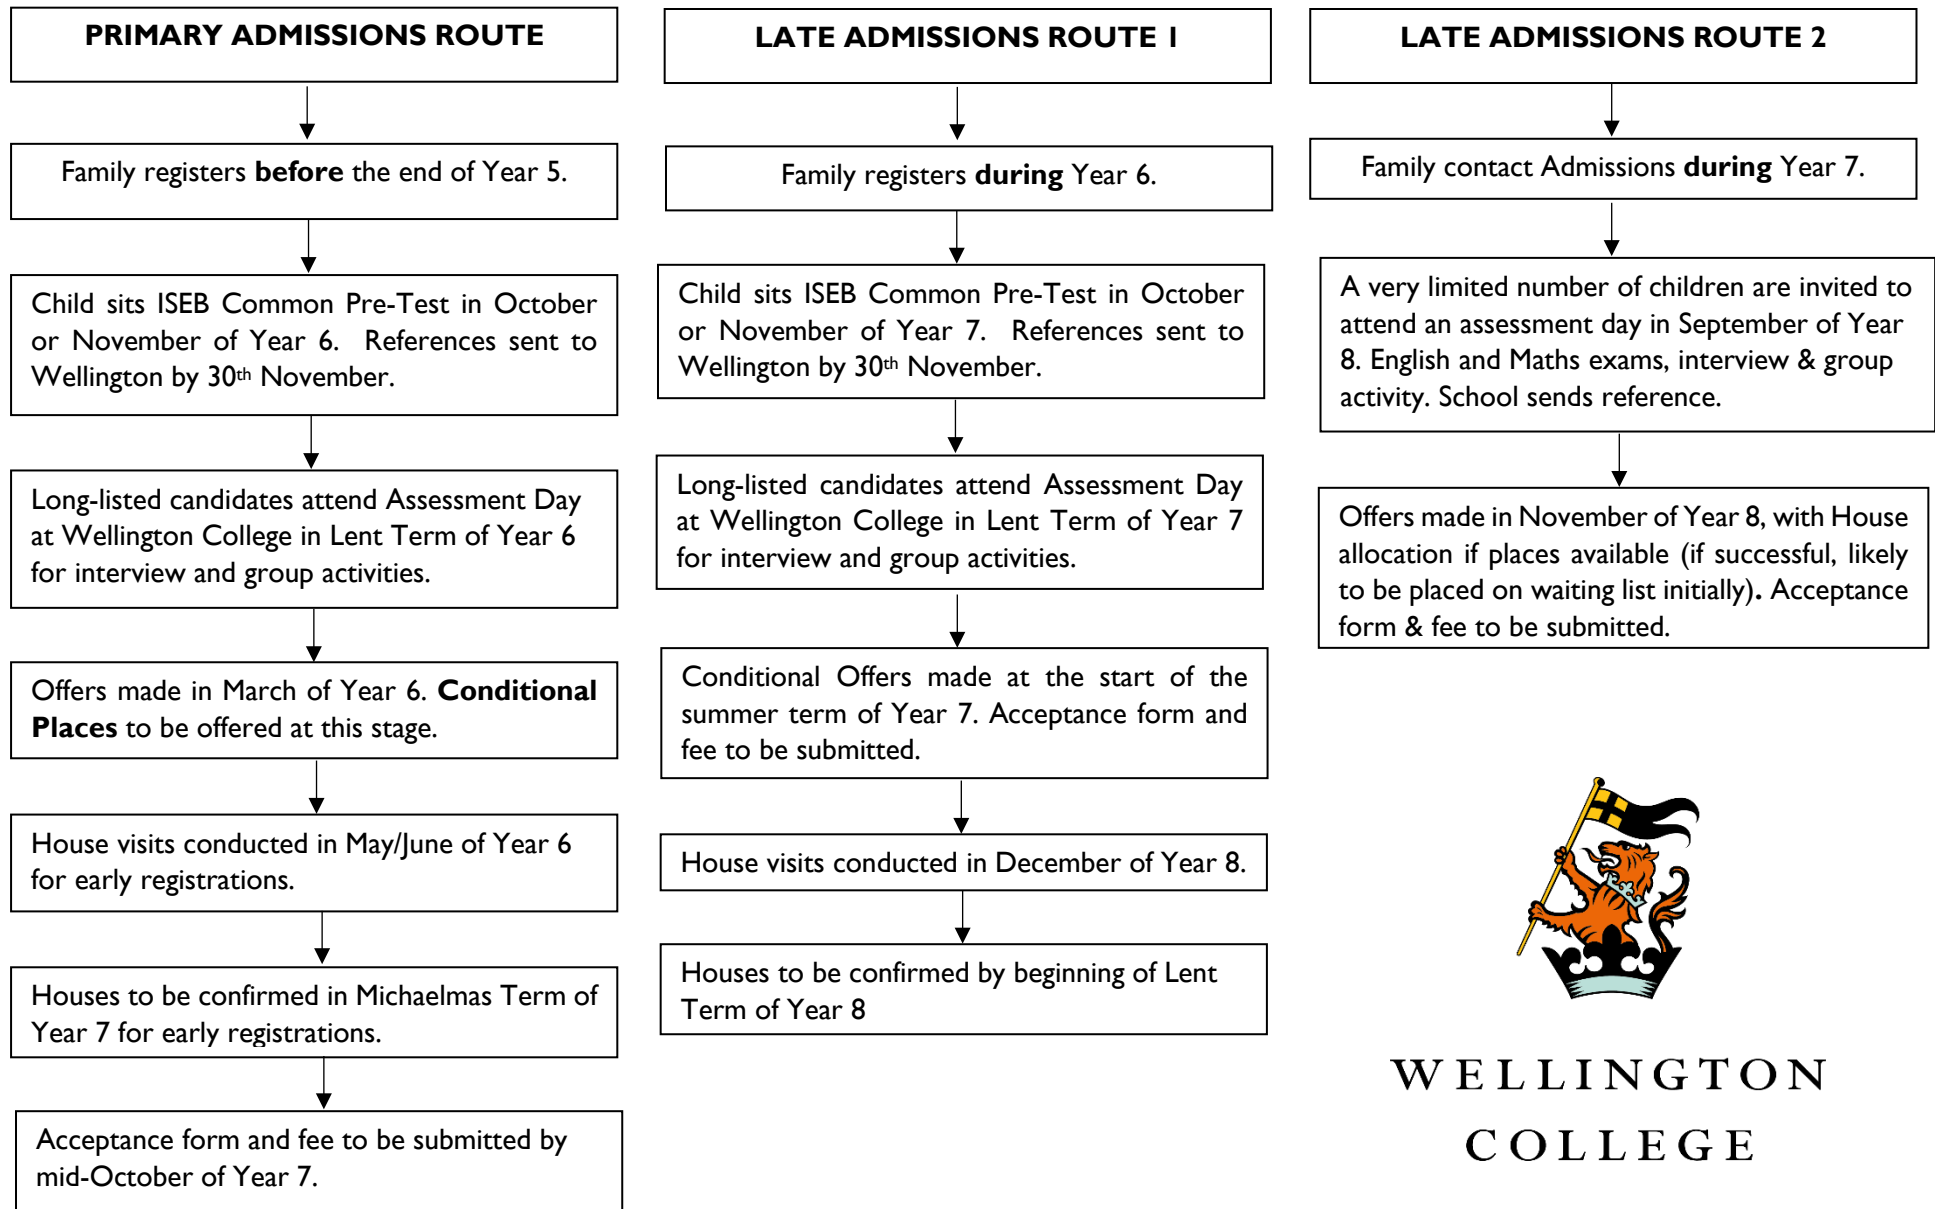

Wellington College: Admissions Routes for 13+ entry

WELLINGTON
COLLEGE