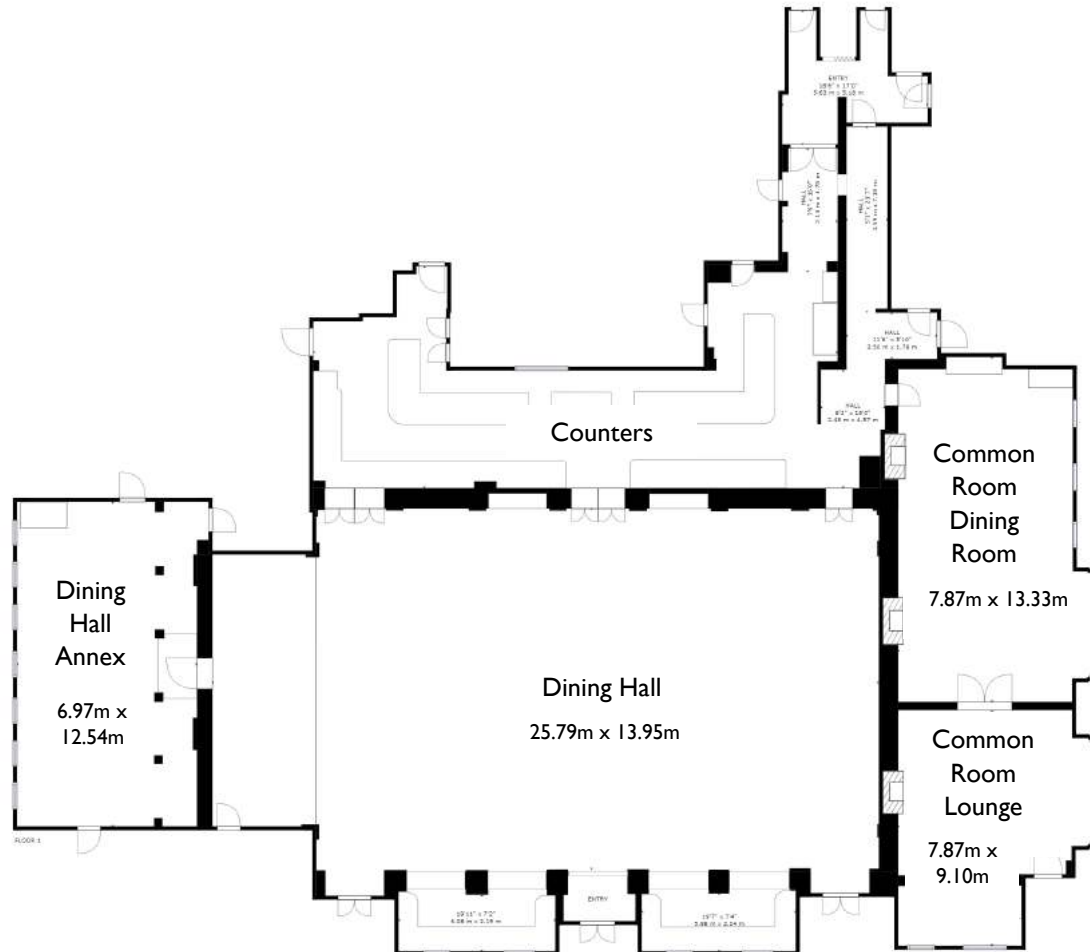

WELLINGTON
COLLEGE

DINING COMPLEX (DINING HALL, DINING HALL ANNEX, COMMON ROOM DINING ROOM)

WELLINGTON
COLLEGE

GROSS INTERNAL AREA
FLOOR 1: 9271 sq ft, 861 m², : 0 sq ft, 0 m²
TOTAL: 9271 sq ft, 861 m²

SIZES AND DIMENSIONS ARE APPROXIMATE, ACTUAL MAY VARY.