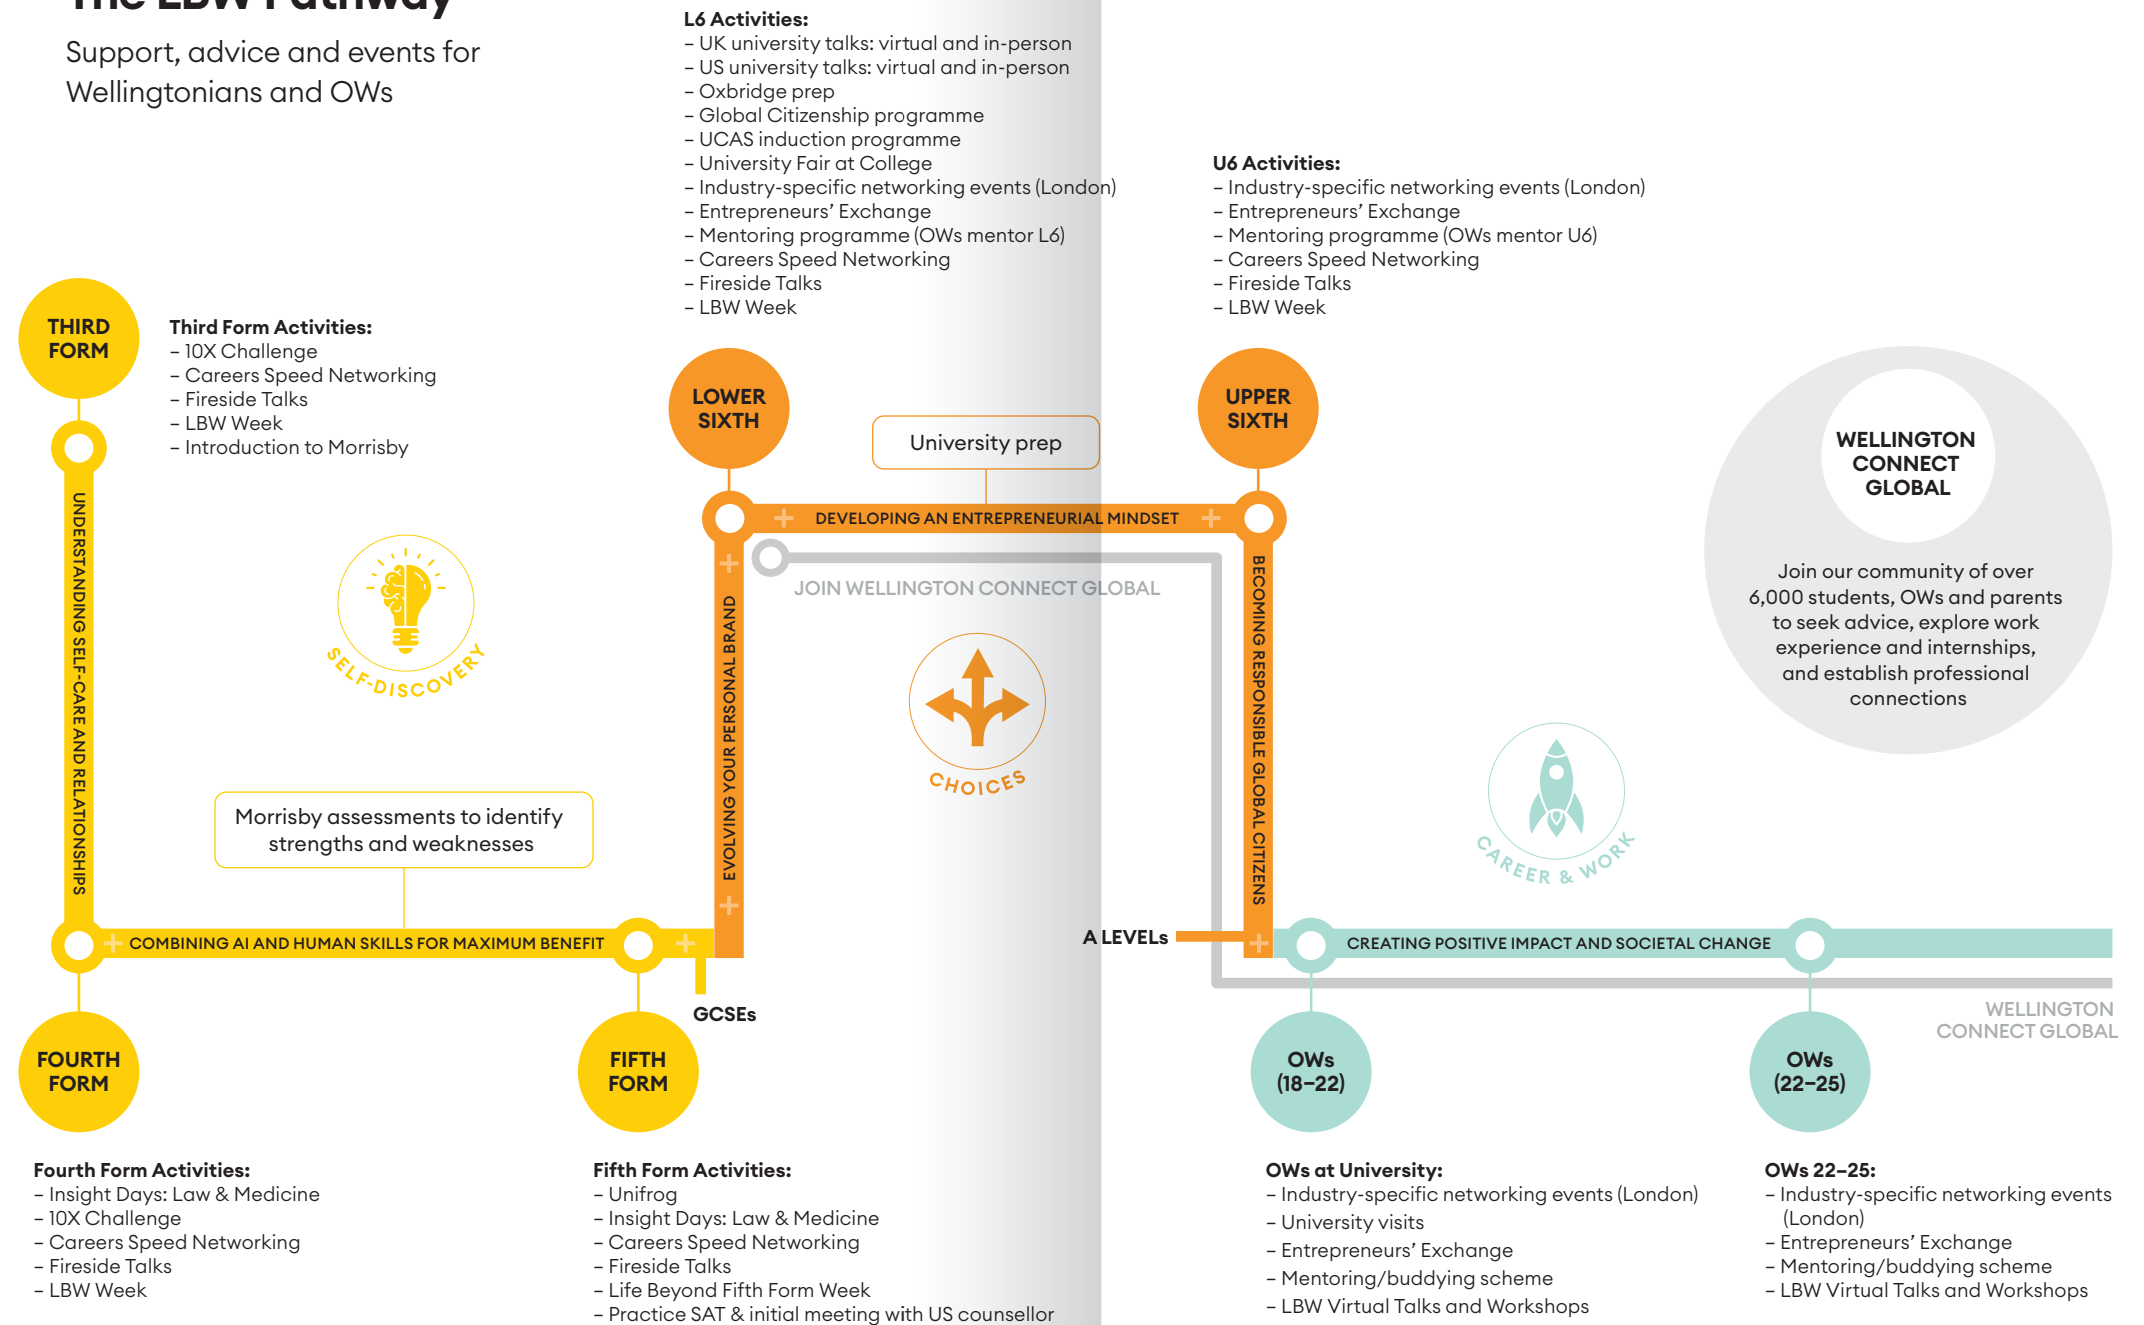

The programme is informed by leading educational frameworks such as the OECD Future of Education and Skills, the World Economic Forum's Future of Jobs report, and the UNESCO Global Citizenship Framework, ensuring students are equipped to thrive in an ever-evolving world.

For current students, LBW is delivered through a blend of in-school sessions, one-to-one advice and hands-on experiences. Tools such as Morrisby and Unifrog are used to help identify strengths, explore university and career options, and guide individual pathways.

From the end of Fifth Form, students are also granted access to Wellington Connect, our global professional networking platform, enabling them to connect directly with OWs and parents for advice, mentoring and work experience opportunities.

After leaving Wellington, OWs continue to benefit from the programme. They are invited to attend tailored networking events, join university visits and online workshops, access mentoring opportunities and stay connected through Wellington Connect.

The LBW Pathway highlights just a few of the activities on offer. It works alongside other key College programmes such as Wellbeing, Global Citizenship, CCF, The Arts and the wide range of societies and co-curricular options that make up the full Wellington experience.

The LBW Pathway

Support, advice and events for Wellingtonians and OWs

WELLINGTON CONNECT GLOBAL

Join our community of over 6,000 students, OWs and parents to seek advice, explore work experience and internships, and establish professional connections